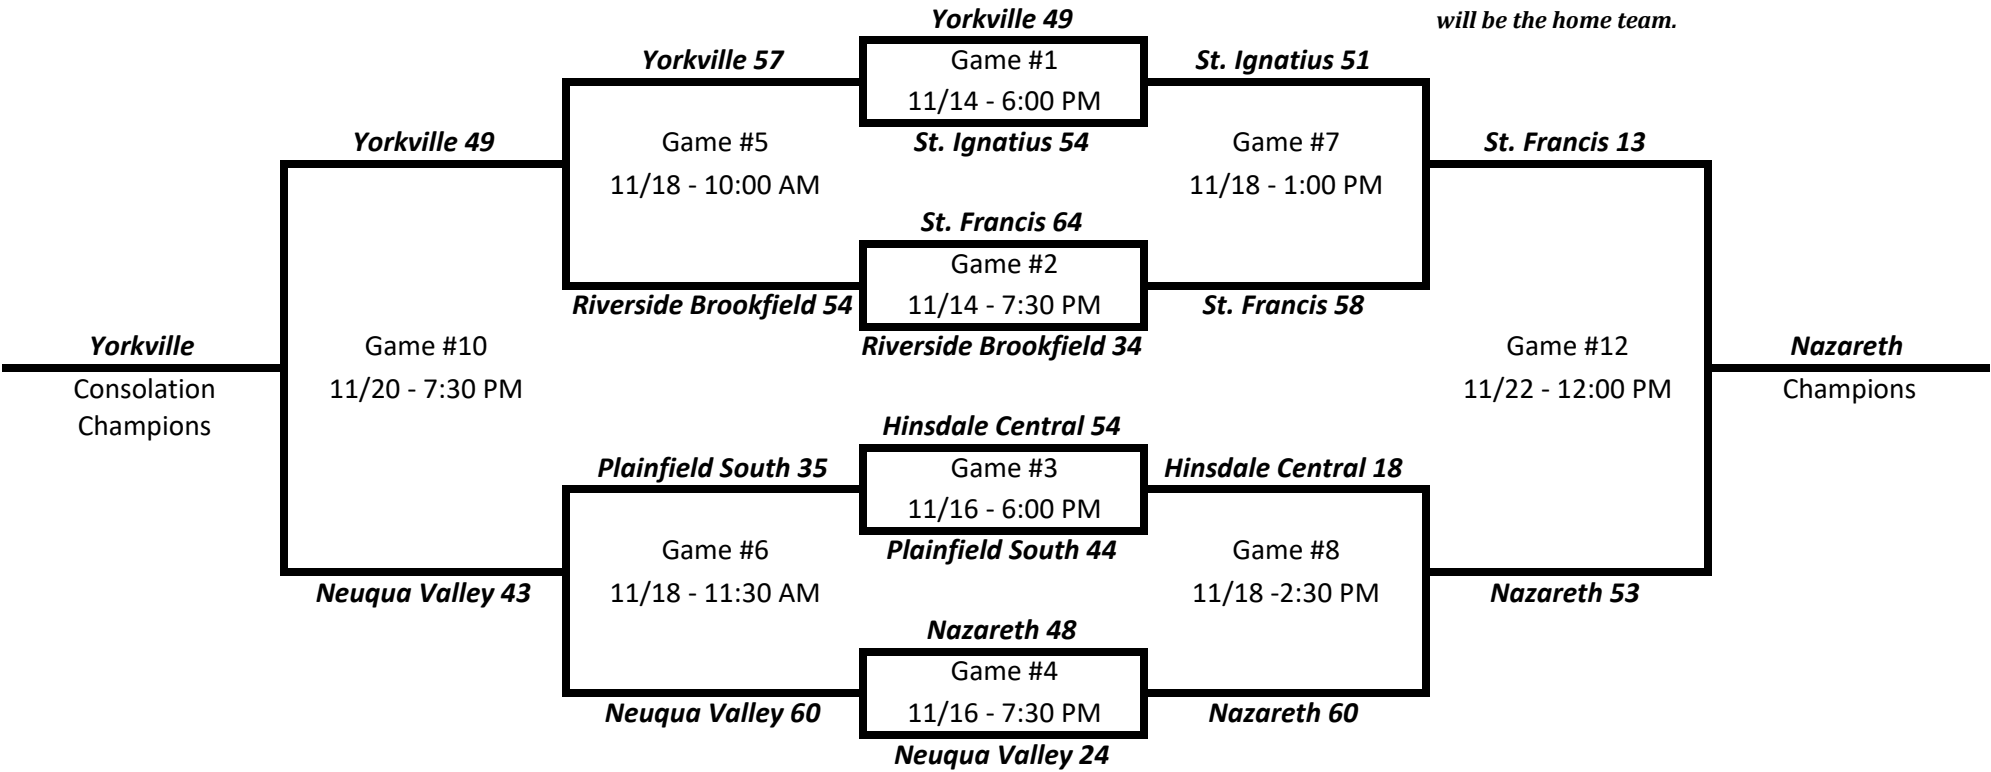

**Teams listed 1st will be the home team.*

**2023 BRENDA WHITESELL THANKSGIVING TOURNAMENT - FRESHMAN BRACKET
HORNET DIVISION - GAMES PLAYED AT HINSDALE SOUTH (FIELDHOUSE COURT #3)**

**Teams listed on the top of the bracket will be the home team.*

Hinsdale South 28
Game #9 11/20 - 6:00 PM
Loser of #5 vs. Loser of #6
Romeoville 13

Hinsdale South
7th Place

Stagg 43

Stagg
3rd Place

Game #11 11/21 - 6:00 PM
Loser of #7 vs. Loser of #8
Metea Valley 10

Final Crossover Games at Hinsdale South on Saturday, November 25th
10:00 AM - Metea Valley 16 <u>Riverside Brookfield 30</u>
11:30 AM - <u>Stagg 37</u> Nazareth 14
1:00 PM - Sandburg 27 <u>Hinsdale Central 30</u>
2:30 PM - Lincoln Way East 25 <u>St. Ignatius 34</u>

**Teams listed 1st will be the home team.*

**2023 BRENDA WHITESELL THANKSGIVING TOURNAMENT - VARSITY BRACKET
RED DEVIL DIVISION - GAMES PLAYED AT HINSDALE CENTRAL (MAIN GYM)**

**Teams listed on the top of the bracket will be the home team.*