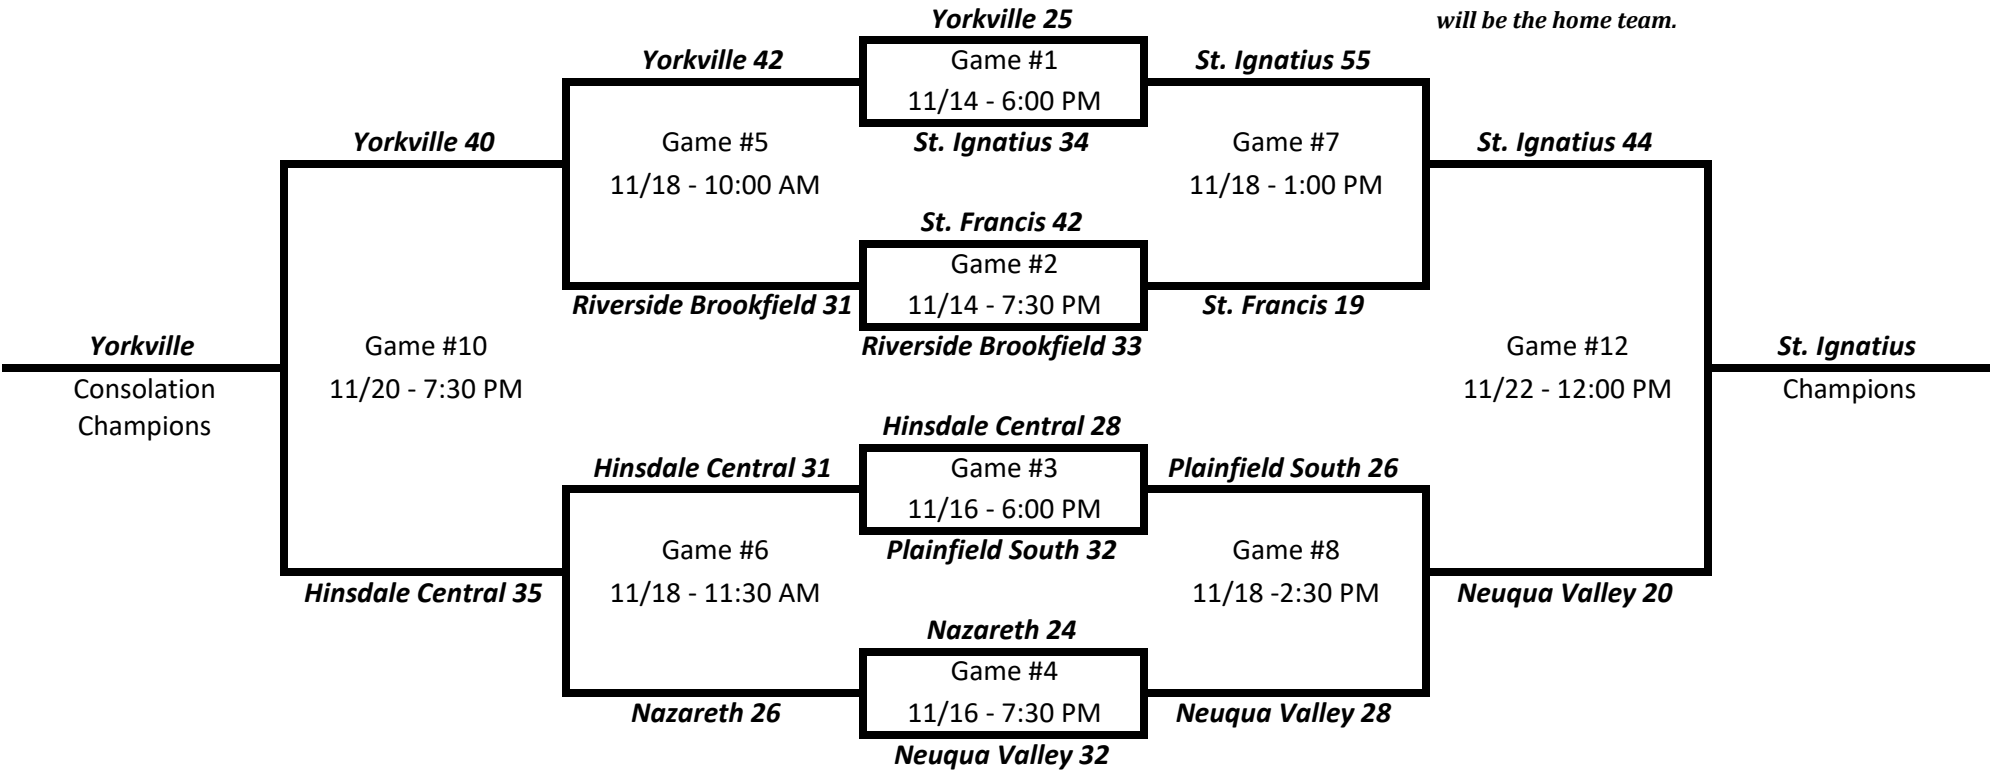

**2023 BRENDA WHITESELL THANKSGIVING TOURNAMENT - JV/SOPHOMORE BRACKET
RED DEVIL DIVISION - GAMES PLAYED AT HINSDALE CENTRAL (FIELD HOUSE)**

*Teams listed on the top of the bracket will be the home team.

Riverside Brookfield 22
Game #9 11/20 - 6:00 PM
Loser of #5 vs. Loser of #6
Nazareth 43

Nazareth
7th Place

St. Francis 35
Game #11 11/22 - 10:00 AM
Loser of #7 vs. Loser of #8
Plainfield South 28

St. Francis
3rd Place

Final Crossover Games at Hinsdale South on Saturday, November 25th
10:00 AM - Metea Valley 16 <u>Plainfield South 53</u>
11:30 AM - Stagg 24 <u>St. Francis 41</u>
1:00 PM - <u>Sandburg 41</u> Neuqua Valley 37
2:30 PM - <u>Lincoln Way East 31</u> St. Ignatius 29

*Teams listed 1st will be the home team.

Final Crossover Games at Hinsdale Central on Friday, November 24th
10:00 AM - Romeoville 17 <u>Riverside Brookfield 43</u>
11:30 AM - <u>Hinsdale South 26</u> Nazareth 15
1:00 PM - Addison Trail 14 <u>Hinsdale Central 43</u>
2:30 PM - Oak Park River Forest 31 <u>Yorkville 40</u>

*Teams listed 1st will be the home team.