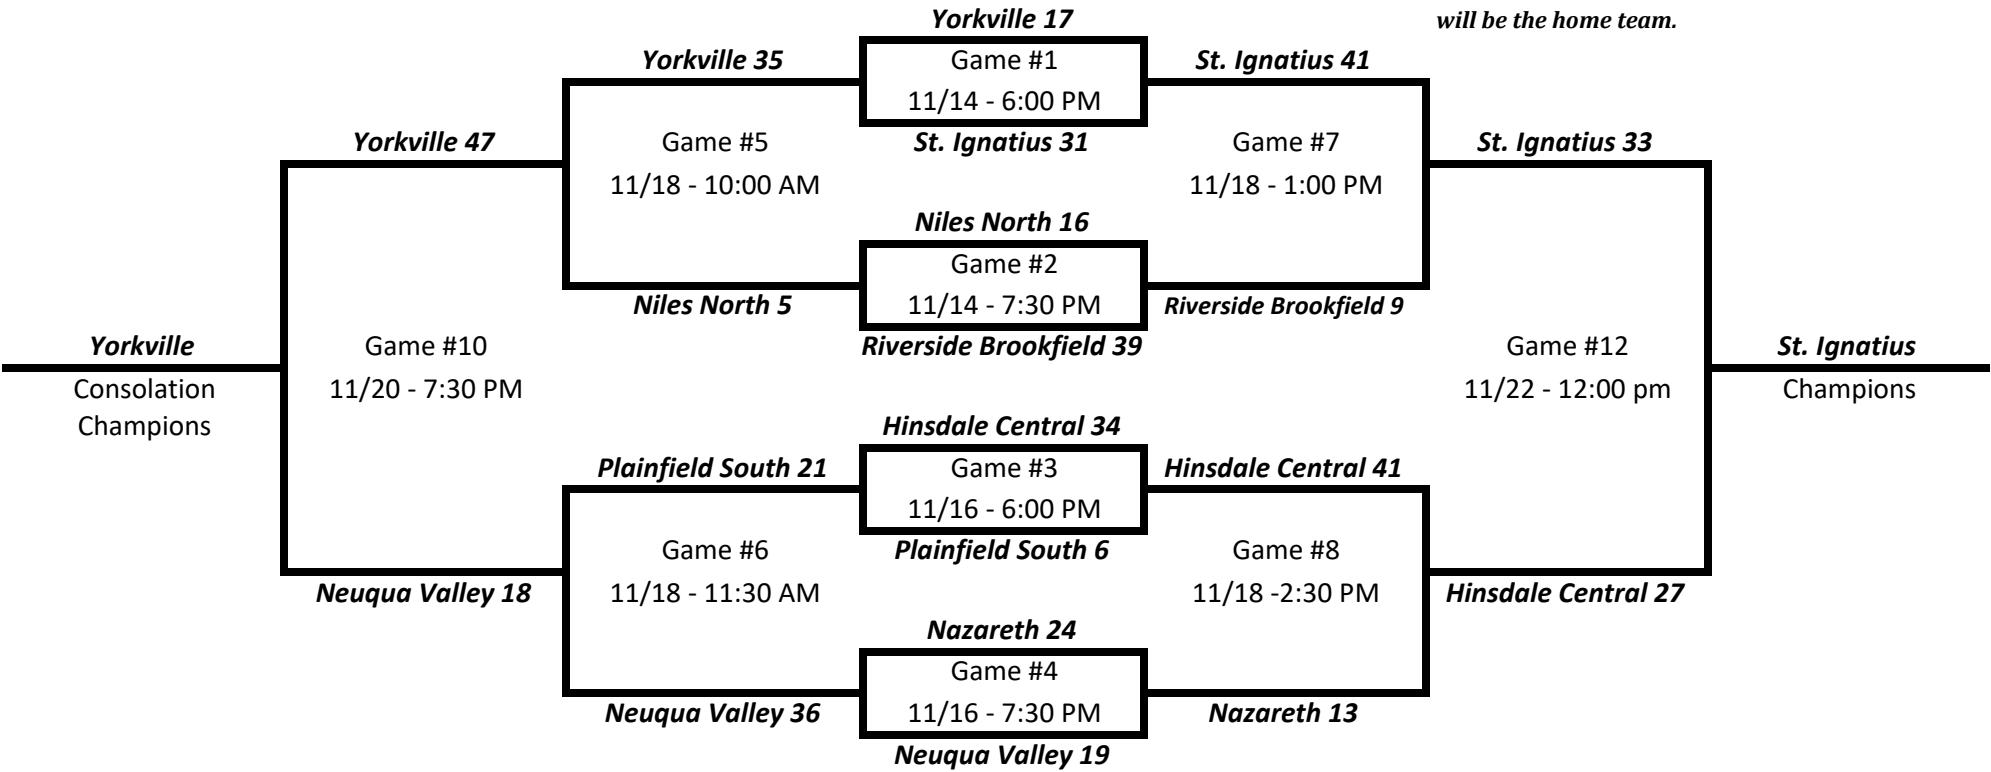

2023 BRENDA WHITESELL THANKSGIVING TOURNAMENT - FRESHMAN BRACKET
RED DEVIL DIVISION - GAMES PLAYED AT HINSDALE CENTRAL (FIELD HOUSE)

*Teams listed on the top of the bracket will be the home team.

Niles North 12
Game #9 11/20 - 6:00 PM
Loser of #5 vs. Loser of #6
Plainfield South 26

Plainfield South
7th Place

Nazareth
3rd Place

Riverside Brookfield 24
Game #11 11/22 - 10:00 AM
Loser of #7 vs. Loser of #8
Nazareth 33

Final Crossover Games at Hinsdale South on Saturday, November 25th	
10:00 AM	Metea Valley 16 <u>Riverside Brookfield 30</u>
11:30 AM	Stagg 37 Nazareth 14
1:00 PM	Sandburg 27 <u>Hinsdale Central 30</u>
2:30 PM	Lincoln Way East 25 <u>St. Ignatius 34</u>

*Teams listed 1st will be the home team.

Final Crossover Games at Hinsdale Central on Friday, November 24th	
10:00 AM	Romeoville 29 Niles North 18
11:30 AM	Hinsdale South 16 <u>Plainfield South 29</u>
1:00 PM	Addison Trail 16 <u>Neuqua Valley 31</u>
2:30 PM	Oak Park River Forest 11 <u>Yorkville 49</u>

*Teams listed 1st will be the home team.