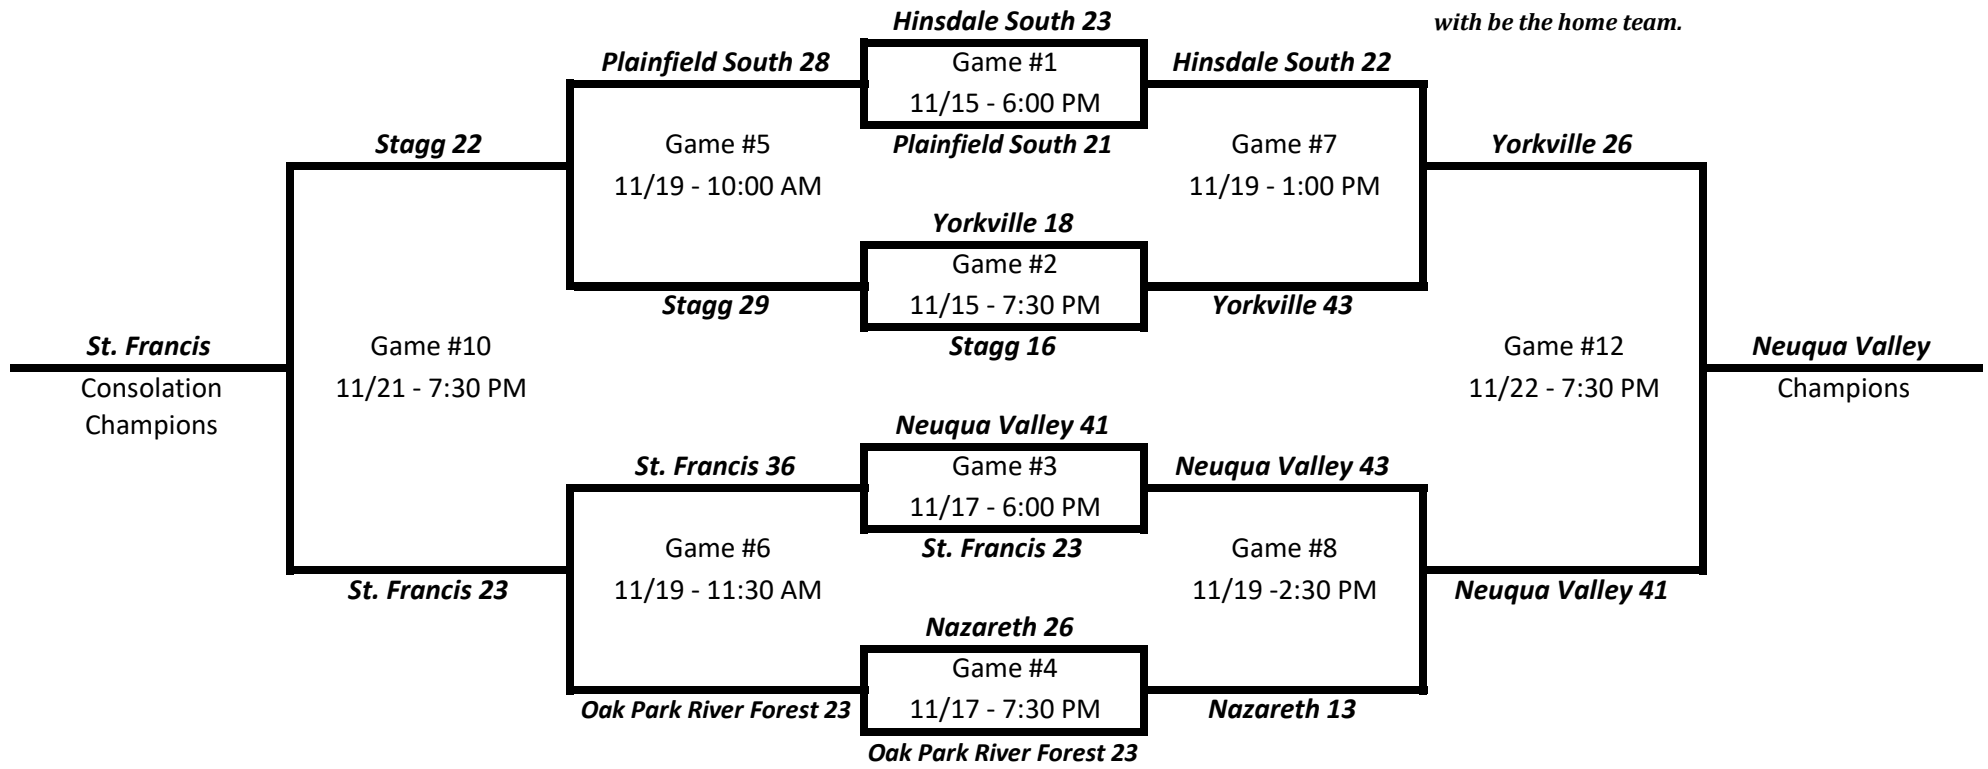

**2022 BRENDA WHITESELL THANKSGIVING TOURNAMENT - VARSITY BRACKET
HORNET DIVISION - GAMES PLAYED AT HINSDALE SOUTH (MAIN GYM)**

**Teams listed on the top of the bracket with be the home team.*

Stagg 56
Game #9 11/21 - 6:00 PM
Loser of #5 vs. Loser of #6
Oak Park River Forest 36

**Teams listed 1st will be the home team*

Final Crossover Games at Hinsdale South on Saturday, November 26th
10:00 AM - Plainfield South 53 Hinsdale Central 59
11:30 AM - Neuqua Valley 74 Sandburg 65
1:00 PM - Yorkville 52 St. Ignatius 64
2:30 PM - Nazareth 68 Lincoln Way East 41

**2022 BRENDA WHITESELL THANKSGIVING TOURNAMENT - JV/SOPHOMORE BRACKET
HORNET DIVISION - GAMES PLAYED AT HINSDALE SOUTH (FIELDHOUSE COURT #2)**

**Teams listed on the top of the bracket with be the home team.*