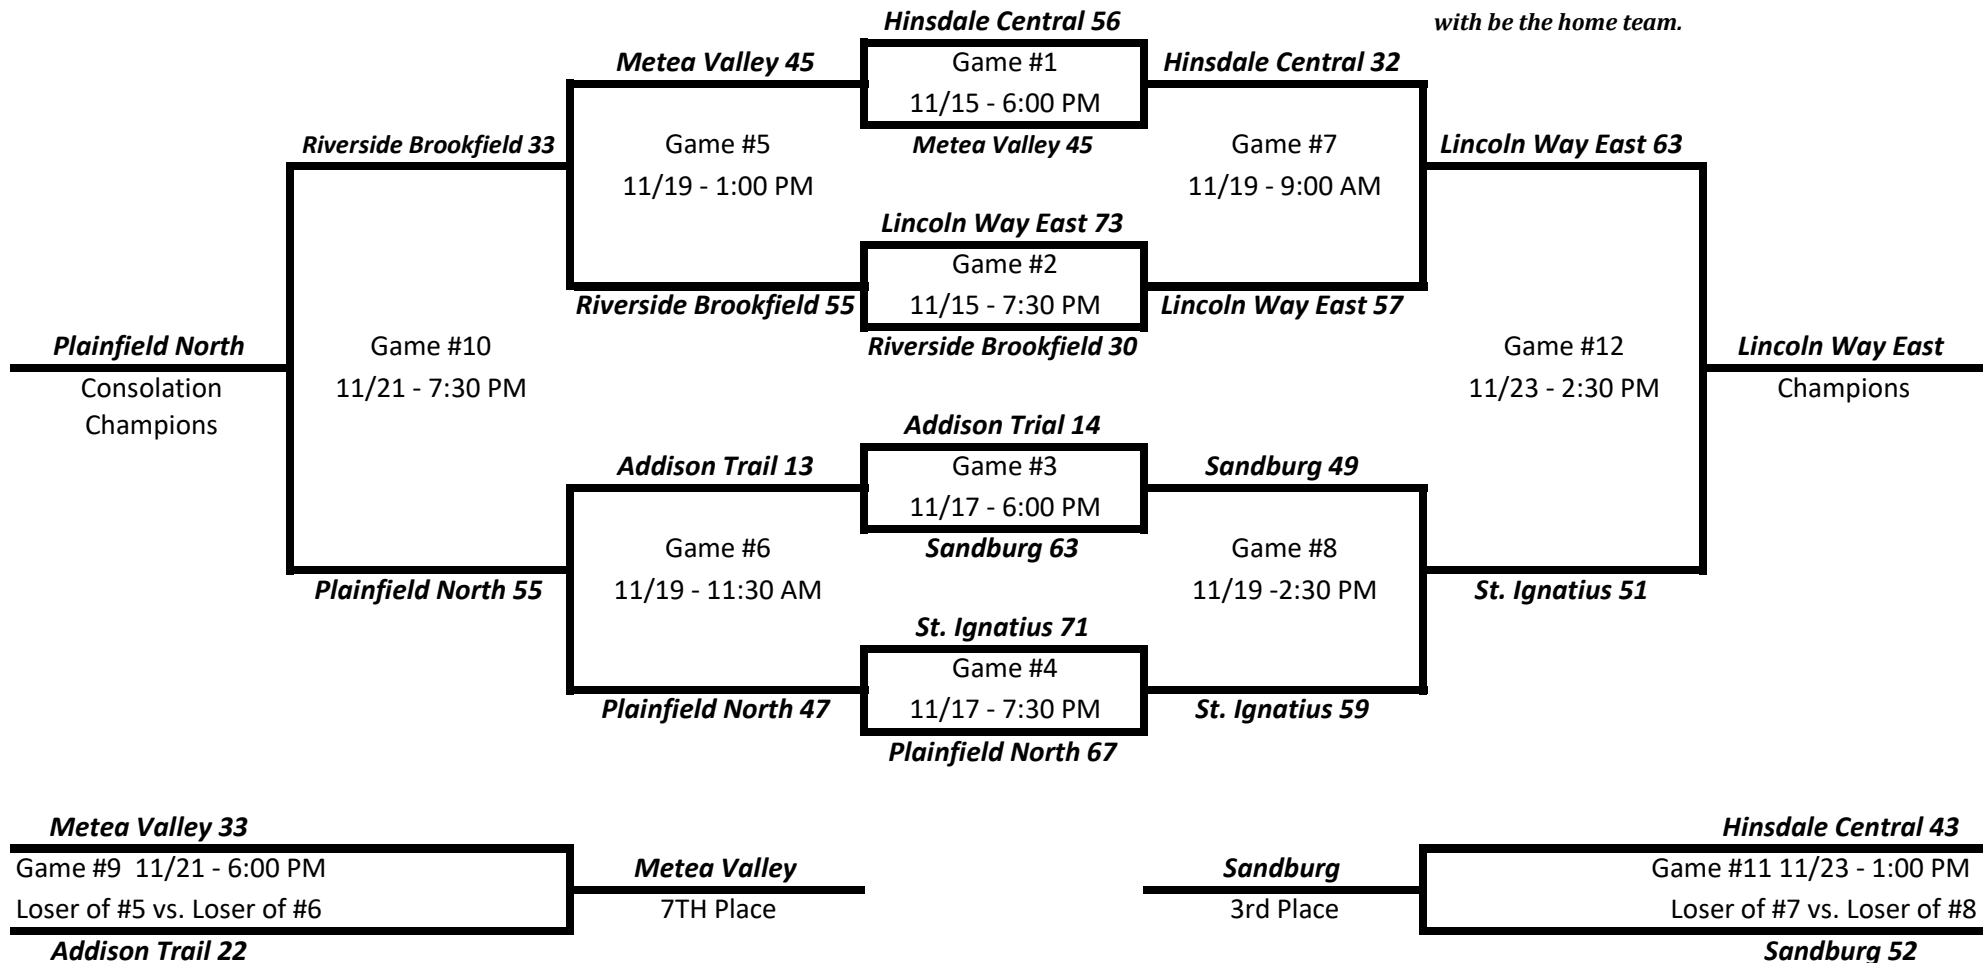

**2022 BRENDA WHITESELL THANKSGIVING TOURNAMENT - VARSITY BRACKET
RED DEVIL DIVISION - GAMES PLAYED AT HINSDALE CENTRAL (MAIN GYM)**

*Teams listed on the top of the bracket with be the home team.

*Teams listed 1st will be the home team

Final Crossover Games at Hinsdale South on Saturday, November 26th
10:00 AM - Plainfield South 53 Hinsdale Central 59
11:30 AM - Neuqua Valley 74 Sandburg 65
1:00 PM - Yorkville 52 St. Ignatius 64
2:30 PM - Nazareth 68 Lincoln Way East 41

*Teams listed 1st will be the home team

Final Crossover Games at Hinsdale Central on Friday, November 25th
10:00 AM - Addison Trail 46 Oak Park River Forest 38
11:30 AM - Metea Valley 28 Stagg 42
1:00 PM - Riverside Brookfield 34 St. Francis 48
2:30 PM - Plainfield North 57 Hinsdale South 24