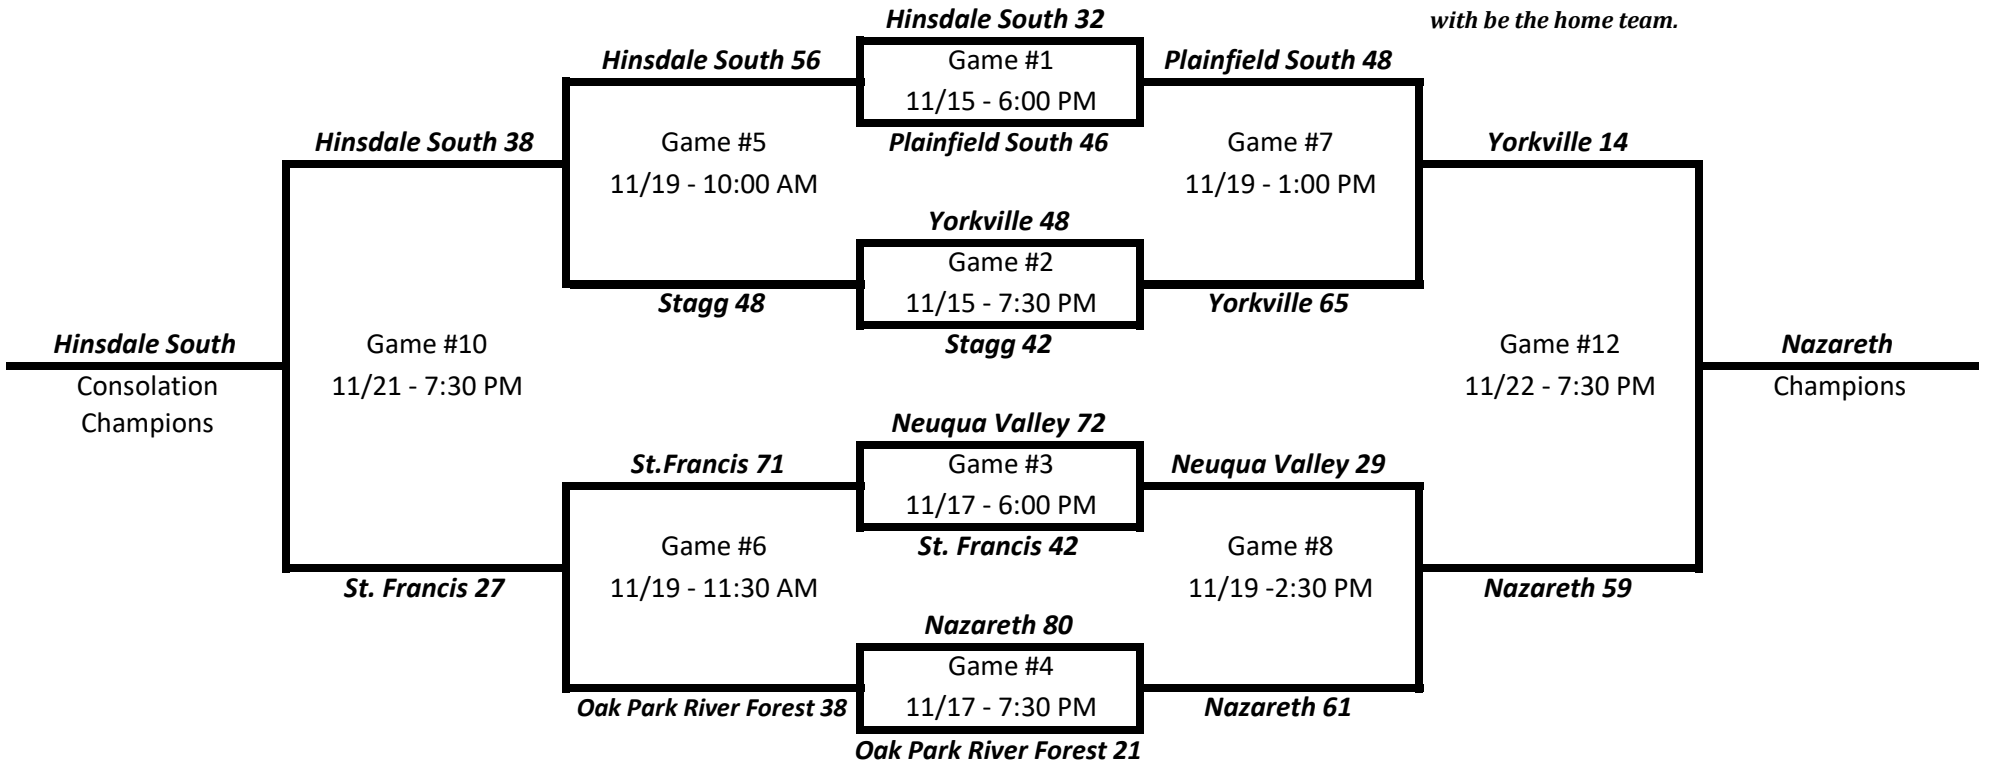

**2022 BRENDA WHITESELL THANKSGIVING TOURNAMENT - VARSITY BRACKET
HORNET DIVISION - GAMES PLAYED AT HINSDALE SOUTH (MAIN GYM)**

**Teams listed on the top of the bracket with be the home team.*

Stagg 56
Game #9 11/21 - 6:00 PM
Loser of #5 vs. Loser of #6
Oak Park River Forest 36