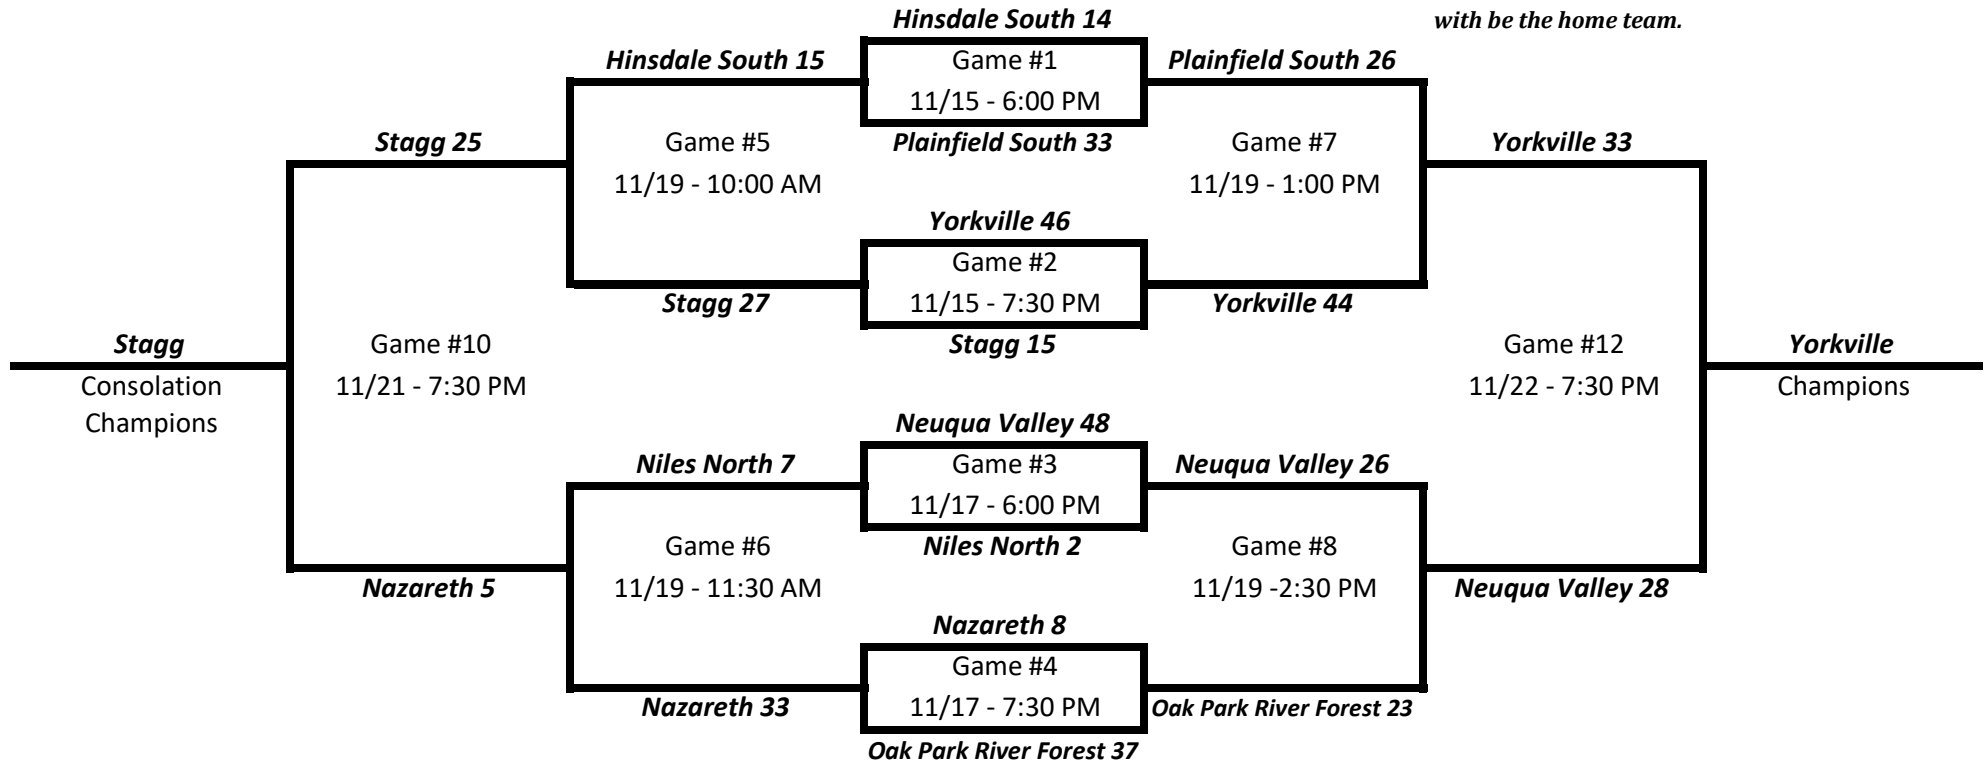

**Teams listed 1st will be the home team*

Final Crossover Games at Hinsdale South on Saturday, November 26th

10:00 AM - Nazareth 24 Sandburg 50
11:30 AM - Hinsdale South 21 Hinsdale Central 27
1:00 PM - Yorkville 18 Lincoln Way East 51
2:30 PM - Neuqua Valley 47 St. Ignatius 14

**2022 BRENDA WHITESELL THANKSGIVING TOURNAMENT - FRESHMAN BRACKET
HORNET DIVISION - GAMES PLAYED AT HINSDALE SOUTH (FIELDHOUSE COURT #3)**

**Teams listed on the top of the bracket with be the home team.*