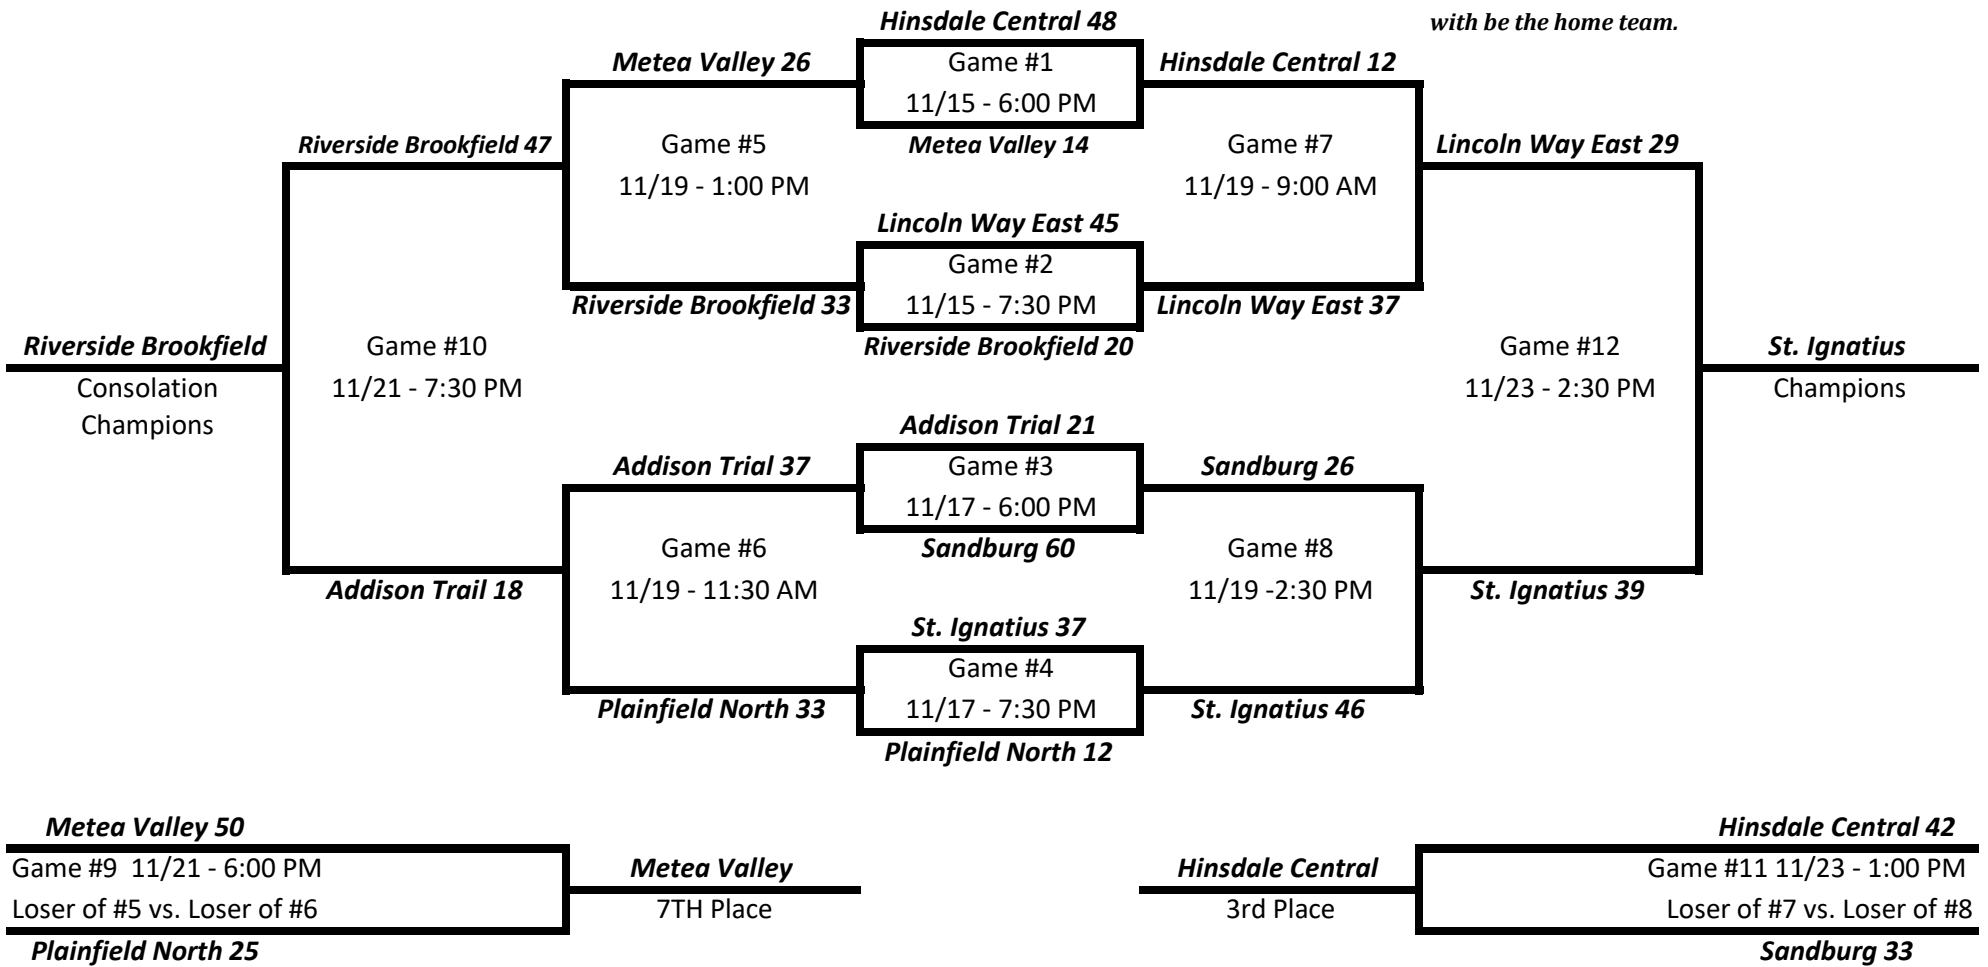

**2022 BRENDA WHITESELL THANKSGIVING TOURNAMENT - JV/SOPHOMORE BRACKET
RED DEVIL DIVISION - GAMES PLAYED AT HINSDALE CENTRAL (FIELD HOUSE)**

*Teams listed on the top of the bracket with be the home team.

*Teams listed 1st will be the home team

Final Crossover Games at Hinsdale South on Saturday, November 26th

10:00 AM - Nazareth 24 Sandburg 50
11:30 AM - Hinsdale South 21 Hinsdale Central 27
1:00 PM - Yorkville 18 Lincoln Way East 51
2:30 PM - Neuqua Valley 47 St. Ignatius 14

*Teams listed 1st will be the home team

Final Crossover Games at Hinsdale Central on Friday, November 25th

10:00 AM - Plainfield North 43 Oak Park River Forest 22
11:30 AM - Metea Valley 52 Plainfield South 19
1:00 PM - Addison Trail 17 Stagg 27
2:30 PM - Riverside Brookfield 28 St. Francis 30