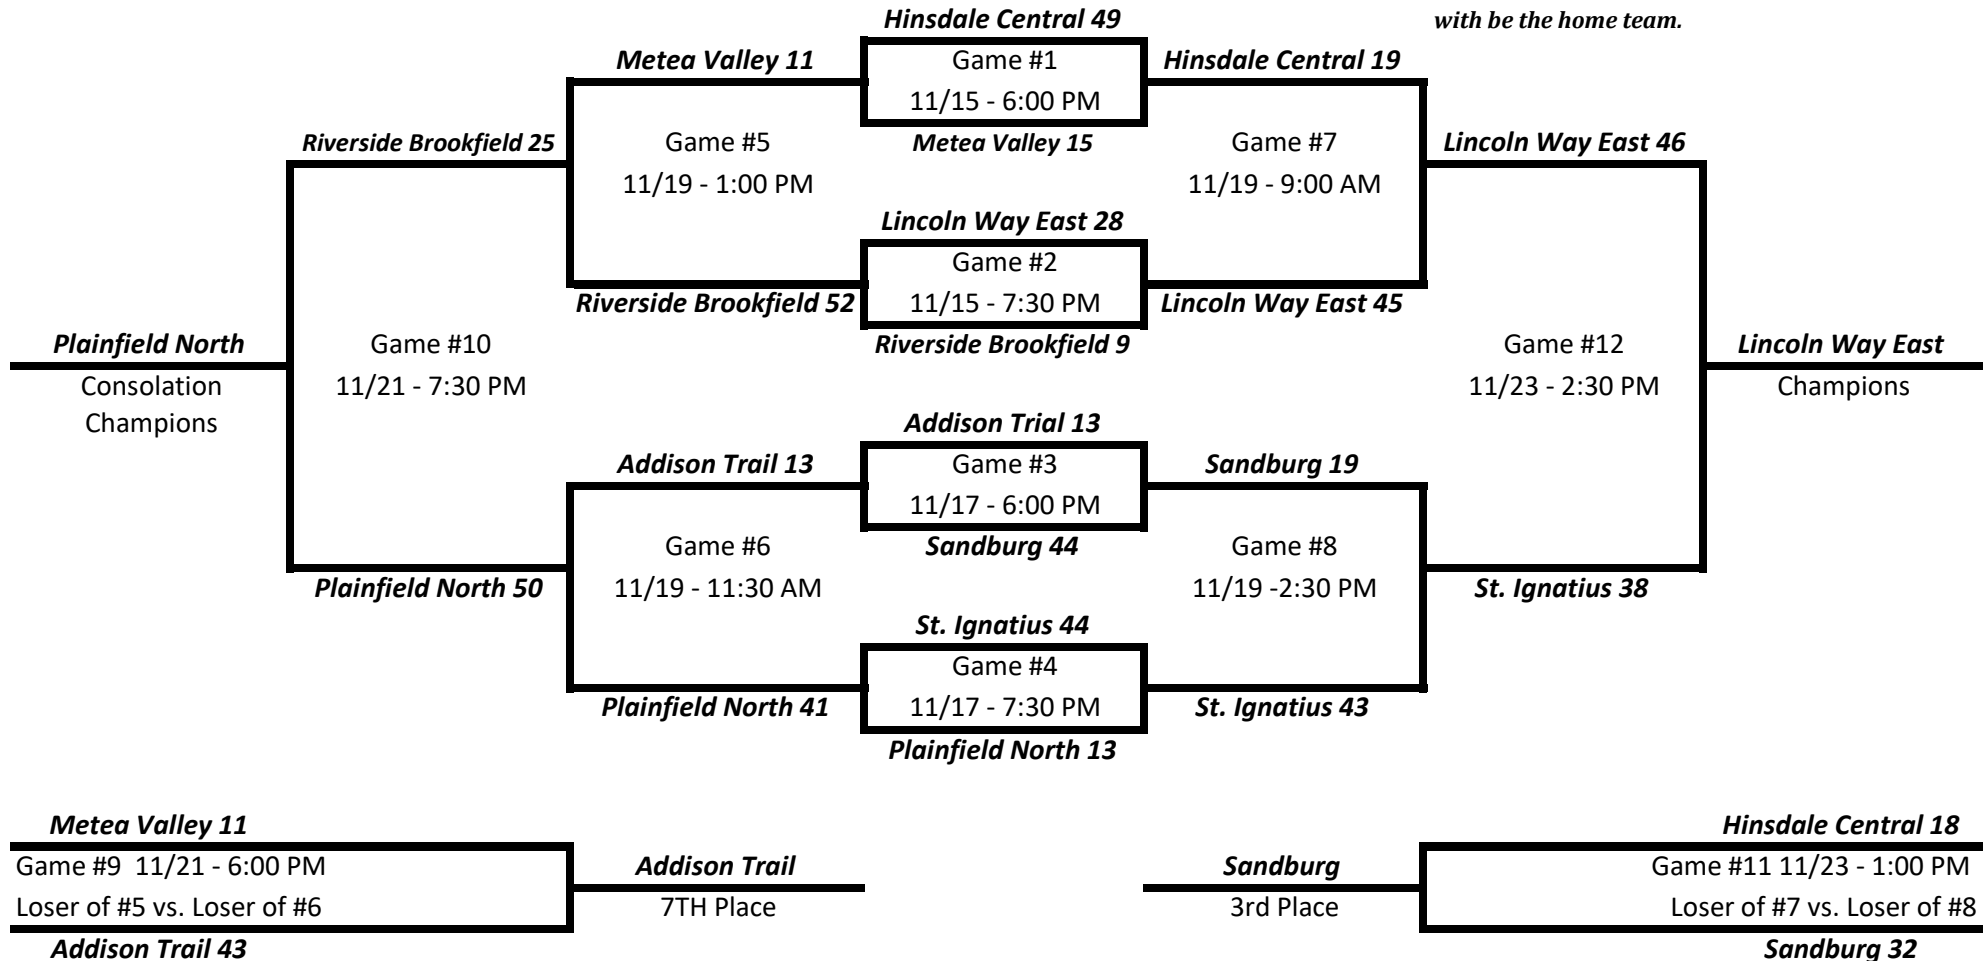

**2022 BRENDA WHITESELL THANKSGIVING TOURNAMENT - FRESHMAN BRACKET
RED DEVIL DIVISION - GAMES PLAYED AT HINSDALE CENTRAL (FIELD HOUSE)**

*Teams listed on the top of the bracket with be the home team.

*Teams listed 1st will be the home team

Final Crossover Games at Hinsdale South on Saturday, November 26th

10:00 AM - Oak Park River Forest 32 Hinsdale Central 22
11:30 AM - Plainfield South 18 Sandburg 40
1:00 PM - Neuqua Valley 25 St. Ignatius 35
2:30 PM - Yorkville 22 Lincoln Way East 30

*Teams listed 1st will be the home team

Final Crossover Games at Hinsdale Central on Friday, November 25th

10:00 AM - Metea Valley 2 Niles North 0
11:30 AM - Addison Trail 21 Hinsdale South 19
1:00 PM - Riverside Brookfield 10 Nazareth 26
2:30 PM - Plainfield North 30 Stagg 26